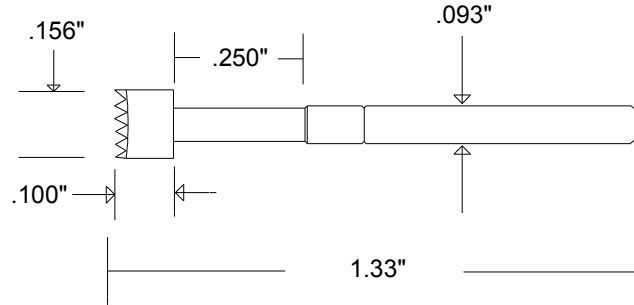

TEST PROBES

.187" CENTERS PROBES

P187-250-H156

PART NO.	HEAD DIA.	HEAD STYLE	SPRING FORCE	PLATING
P187-250-156-H-7.0-G	.156"	WAFFLE	7.0 OZ.	GOLD

.187" CENTERS RECPTACLES

R187-250-WW

R187-250-SC

PART NO.	TYPE	PLATING
R187-250-WW-G	WIRE WRAP POST	GOLD
R187-250-SC-G	SOLDER CUP	GOLD