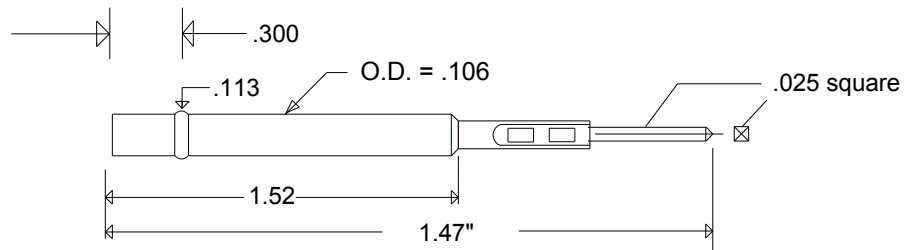

TEST PROBES

.187" CENTERS PROBES

P187-250-H156

PART NO.	HEAD DIA.	HEAD STYLE	SPRING FORCE	PLATING
P187-250-156-H-7.0-G	.156"	WAFFLE	7.0 OZ.	GOLD

.187" CENTERS RECPTACLES

R187-250-WW

R187-250-SC

PART NO.	TYPE	PLATING
R187-250-WW-G	WIRE WRAP POST	GOLD
R187-250-SC-G	SOLDER CUP	GOLD