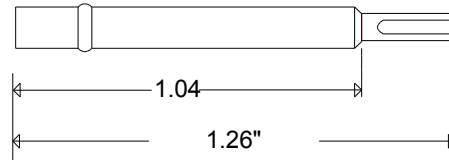

TEST PROBES

.187" CENTERS PROBES

P187-250-H156

PART NO.	HEAD DIA.	HEAD STYLE	SPRING FORCE	PLATING
P187-250-156-H-7.0-G	.156"	WAFFLE	7.0 OZ.	GOLD

.187" CENTERS RECPTACLES

R187-250-WW

R187-250-SC

PART NO.	TYPE	PLATING
R187-250-WW-G	WIRE WRAP POST	GOLD
R187-250-SC-G	SOLDER CUP	GOLD